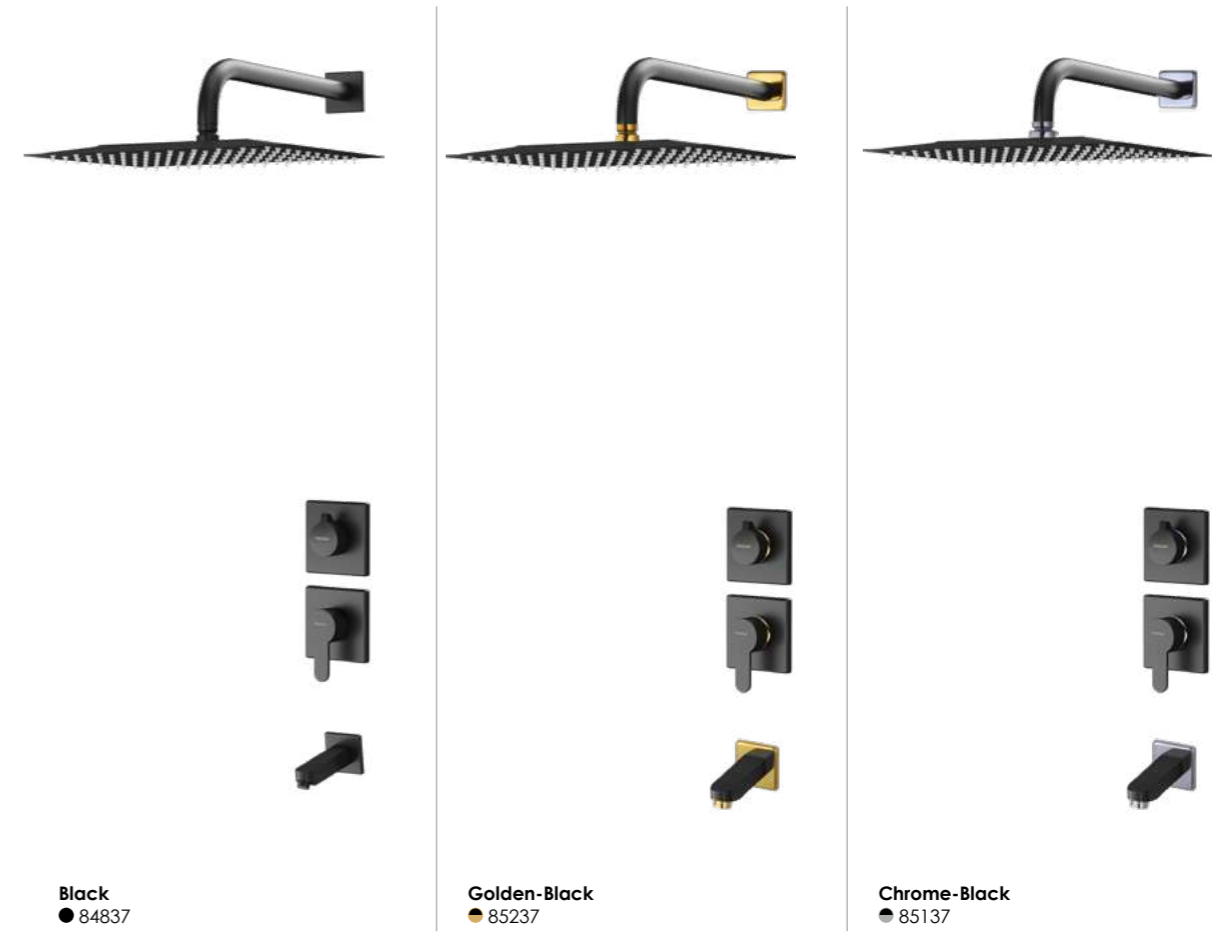

VIVAT FLAT COLLECTION

Vivat Flat
Class 2
Bath Mixer

Black
● 84837

Golden-Black
● 85237

Chrome-Black
● 85137