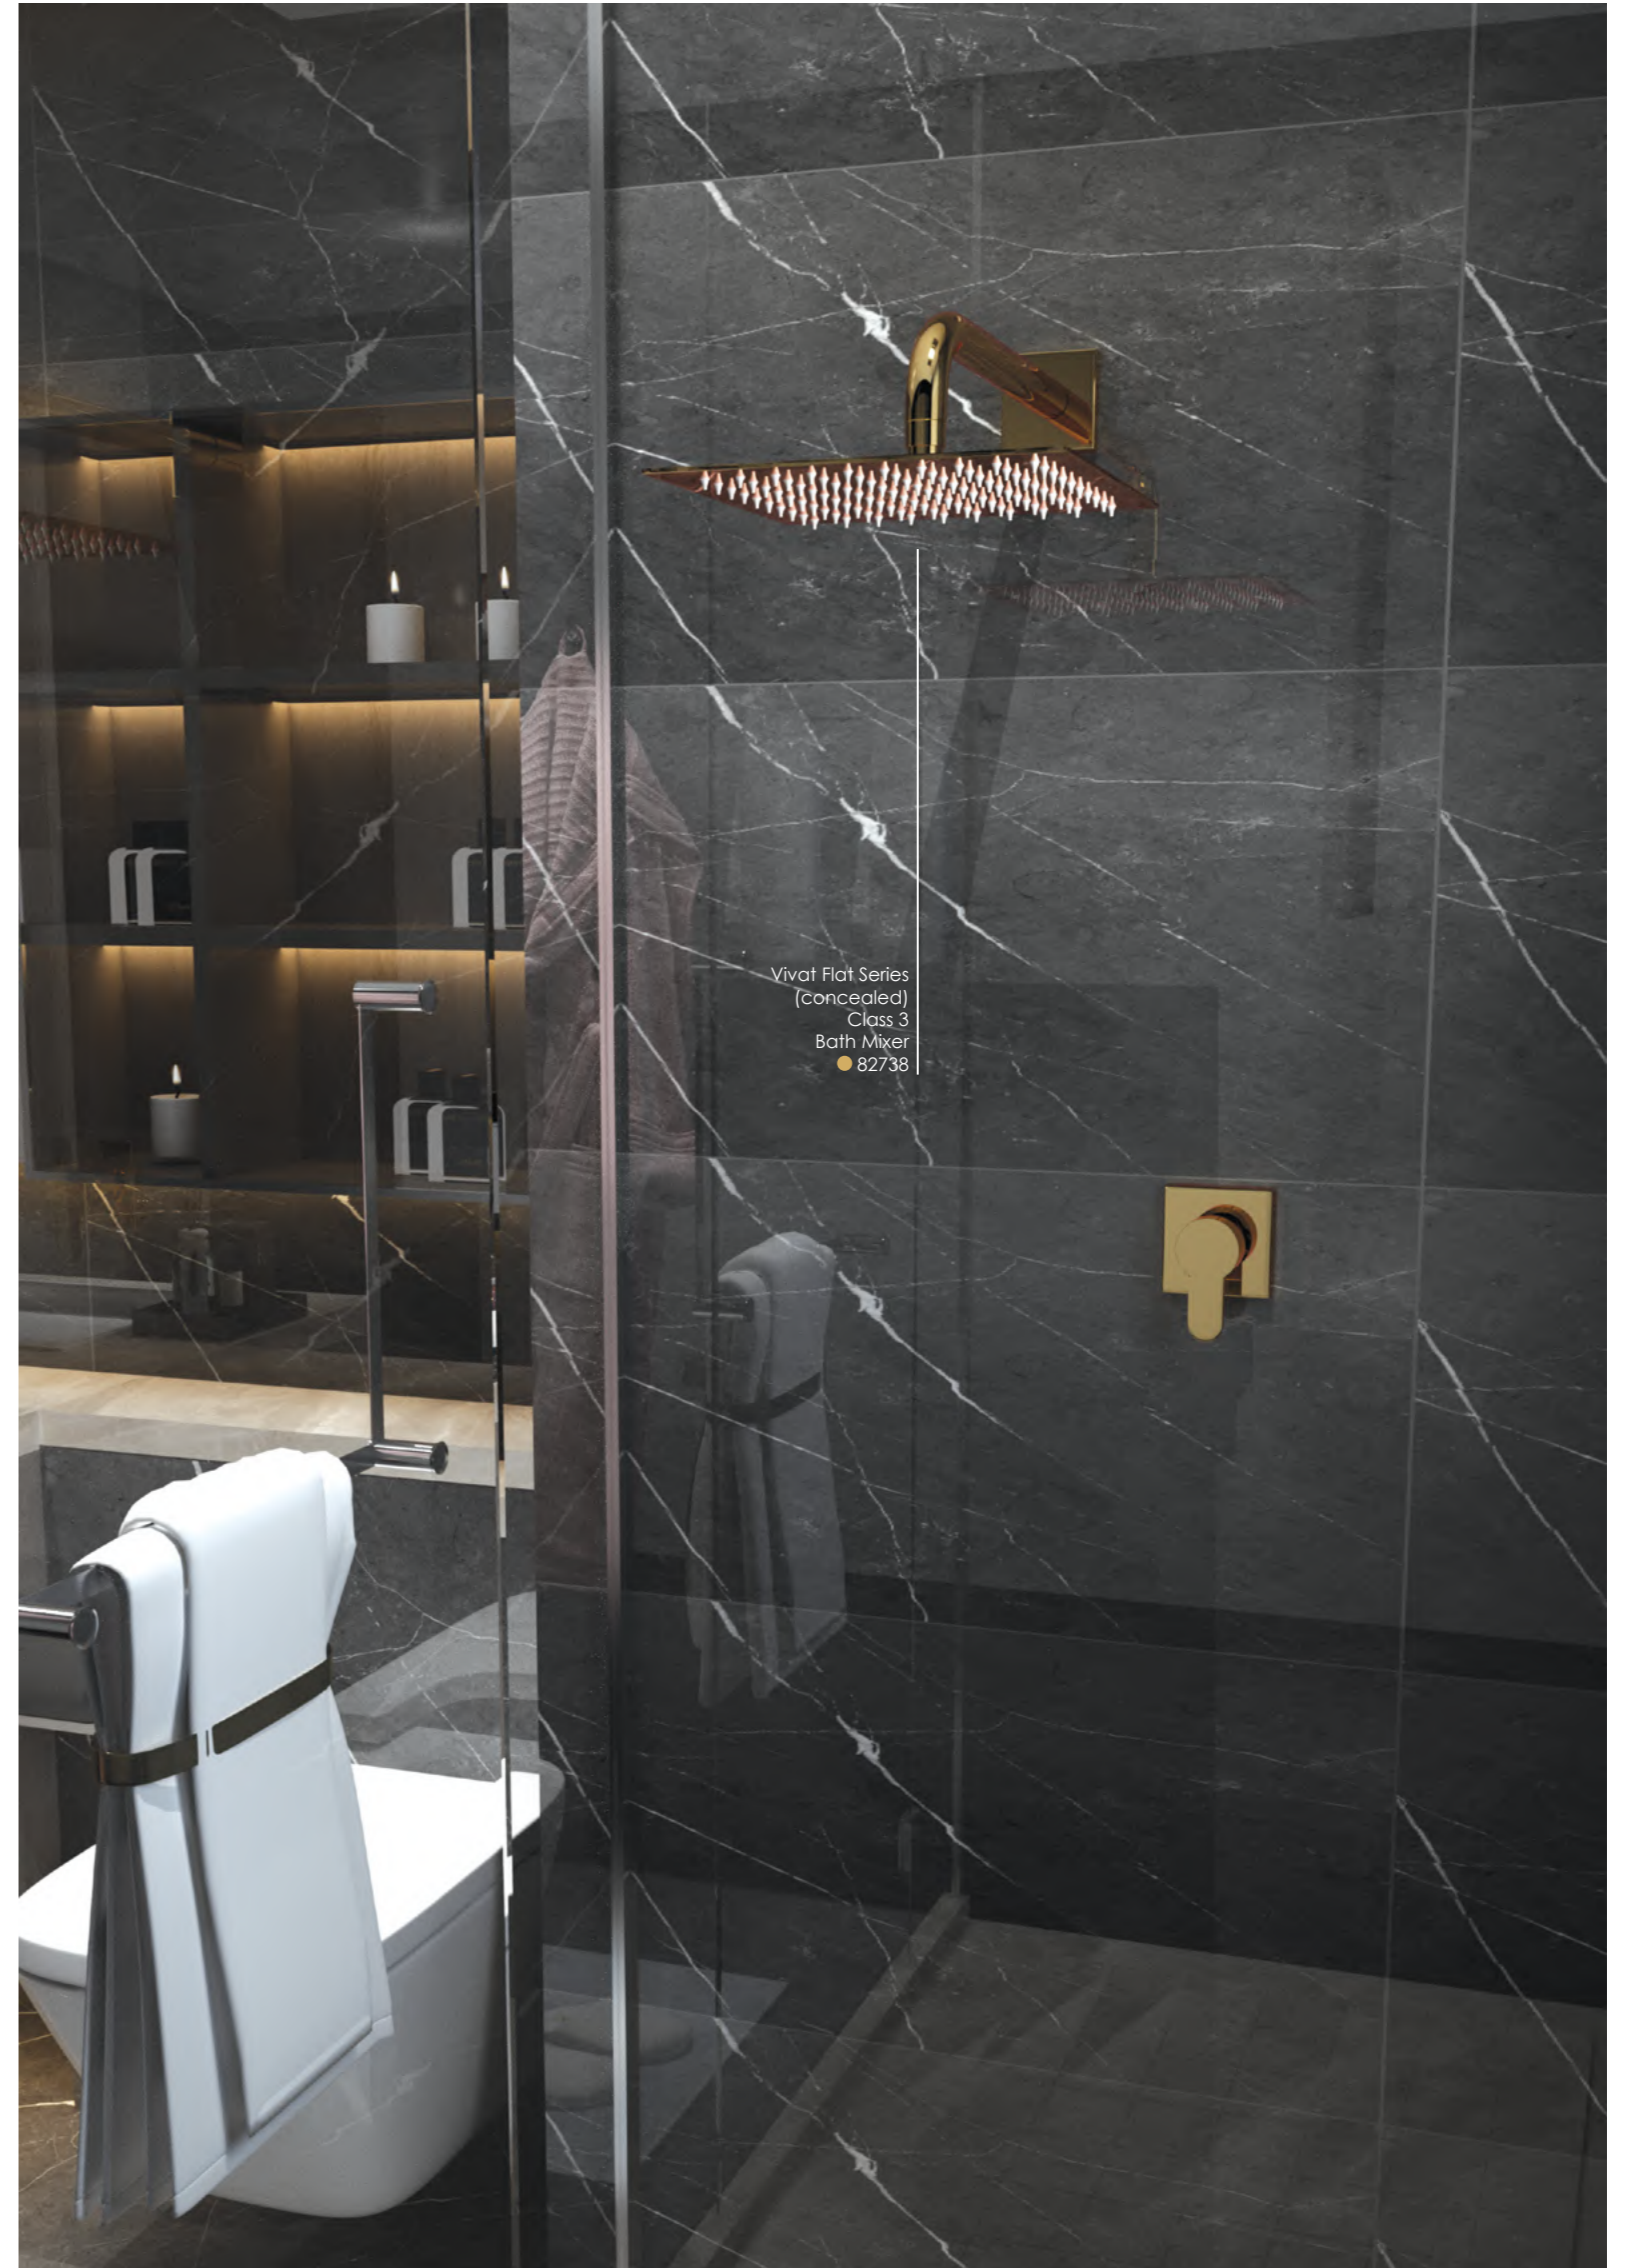

VIVAT FLAT COLLECTION

Vivat Flat
Class 3
Bath Mixer

Golden
● 82738

Chrome
● 82638

RoseGold
● 83038

Vivat Flat Series
(concealed)
Class 3
Bath Mixer
● 82738