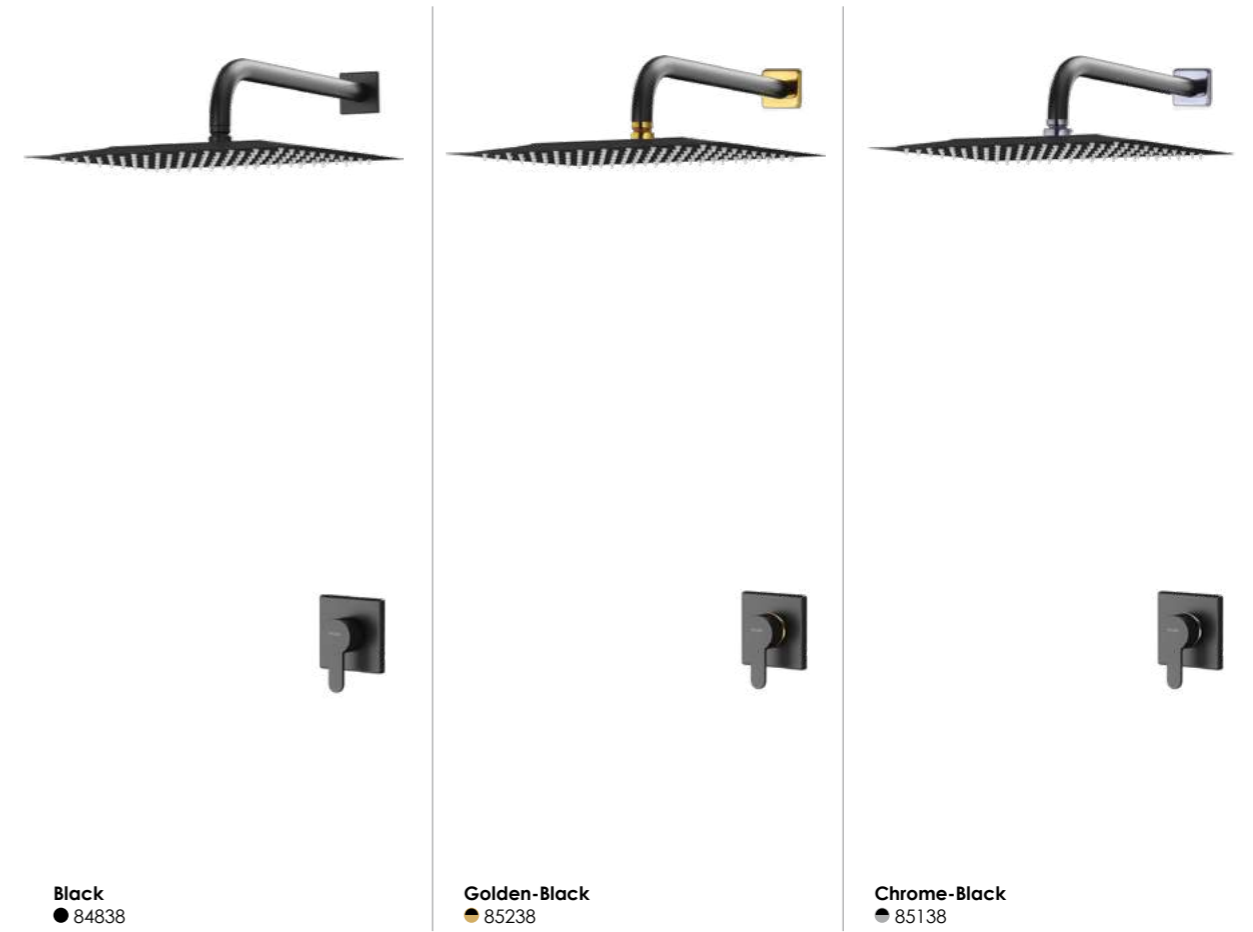

Matte Chrome
● 83238

Matte RoseGold
● 82838

Vivat Flat Series
(concealed)
Class 3
Bath Mixer
● 82738

Vivat Flat Series
(concealed)
Class 3
Bath Mixer
● 82938

RASSAN

VIVAT FLAT COLLECTION

Vivat Flat
Class 3
Bath Mixer